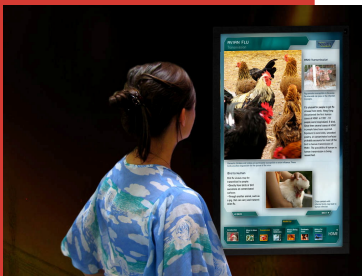

## LARGE DISPLAYS: Commercial Grade

- Rugged enclosure
- Modifications available
- Custom logos and colors
- Open frame option
- Tempered glass lens
- Integrated PC option

# Professional LCD Monitors and Touch Screens

#### Applications:

- Digital Signage
- Information Kiosks
- Hospitality
- Training Education
- Command Centers

**Dynics Displays** offers a wide range of large format LCD monitors for a variety of commercial applications. Its unique features and robust design provides a durable solution suitable for high traffic, public applications.

An optional touch screen is available utilizing Next Window's® optical touch technology offering superior optics and an intuitive user experience. The touch sensor connects through a HID compliant USB interface that is truly plug-and-play making installation a snap.